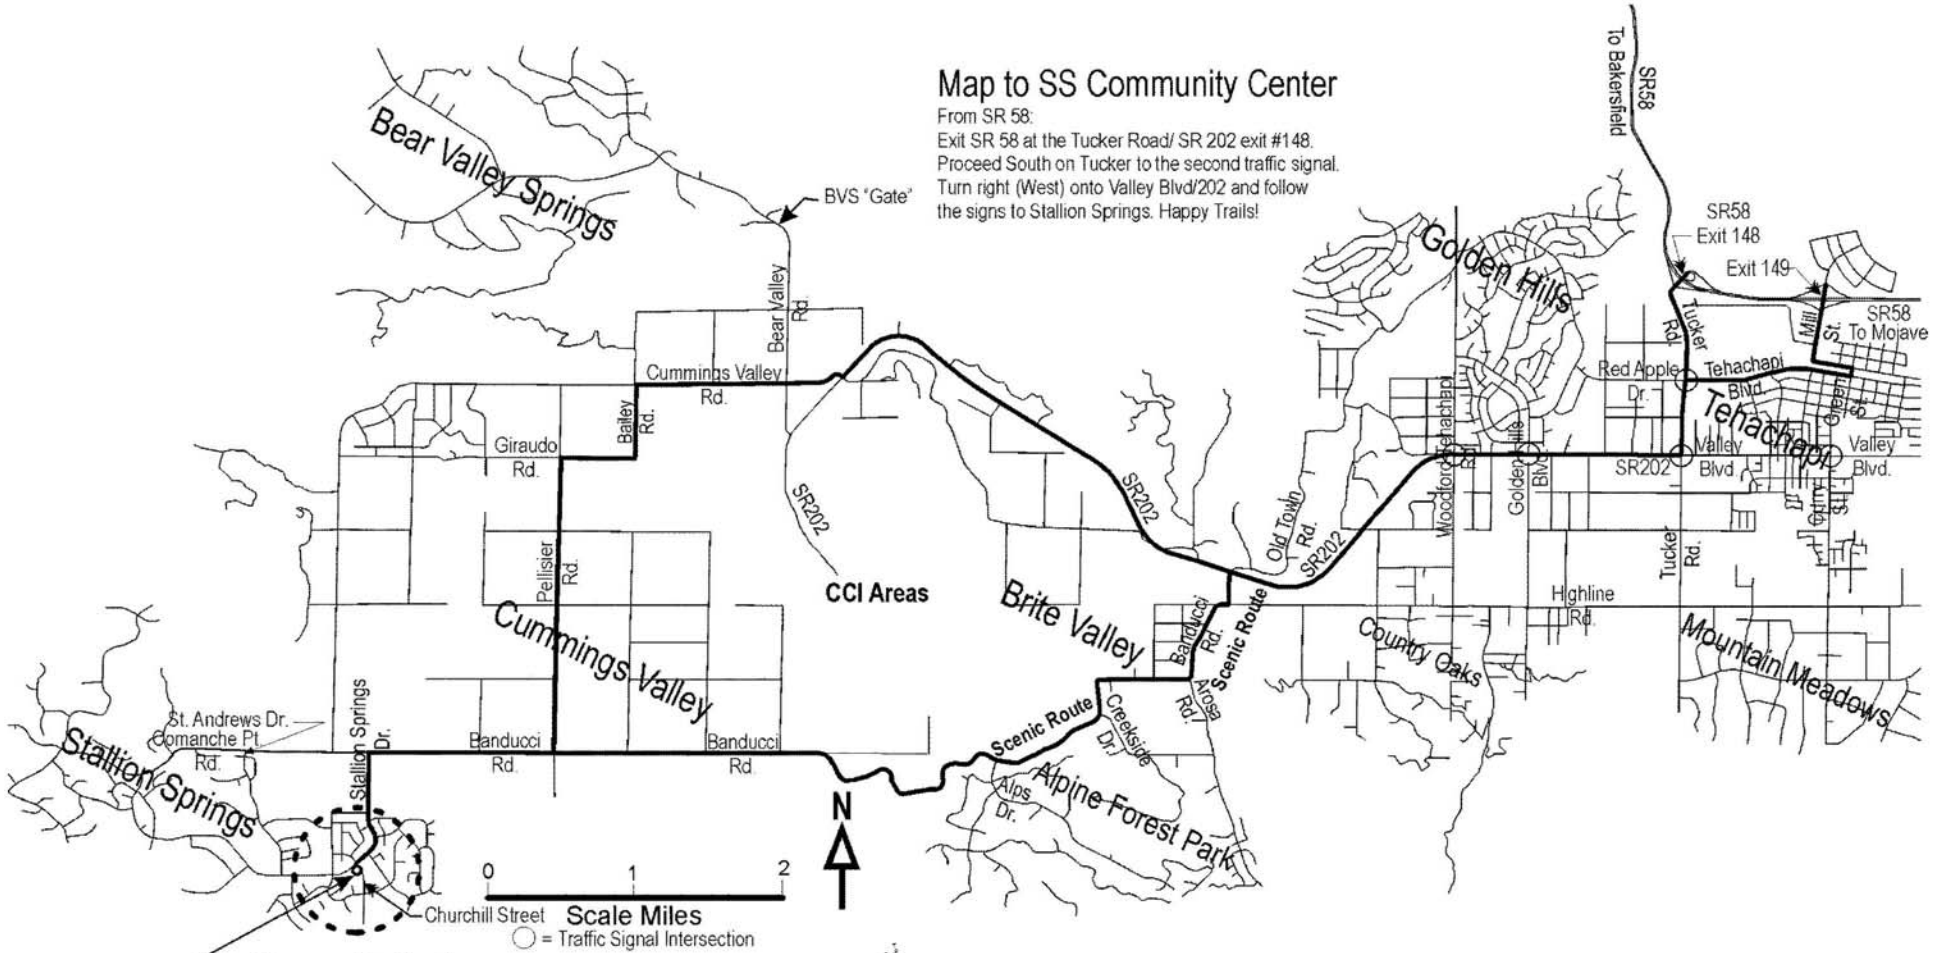

Map to SS Community Center

From SR 58:
 Exit SR 58 at the Tucker Road/ SR 202 exit #148.
 Proceed South on Tucker to the second traffic signal.
 Turn right (West) onto Valley Blvd/202 and follow
 the signs to Stallion Springs. Happy Trails!

Community Center
 27800 Stallion Springs Drive
End of the trail!